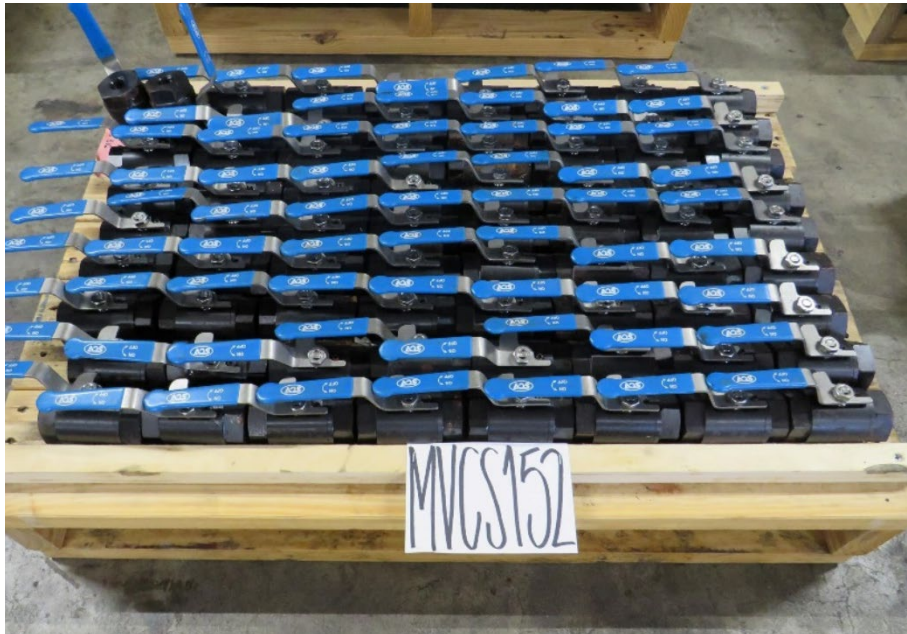

SLE 24-018 Pipeline Valve & Equipment Sale

SLE 24-018 Pipeline Valve & Equipment Sale

SLE 24-018 Pipeline Valve & Equipment Sale

SLE 24-018 Pipeline Valve & Equipment Sale

SLE 24-018 Pipeline Valve & Equipment Sale